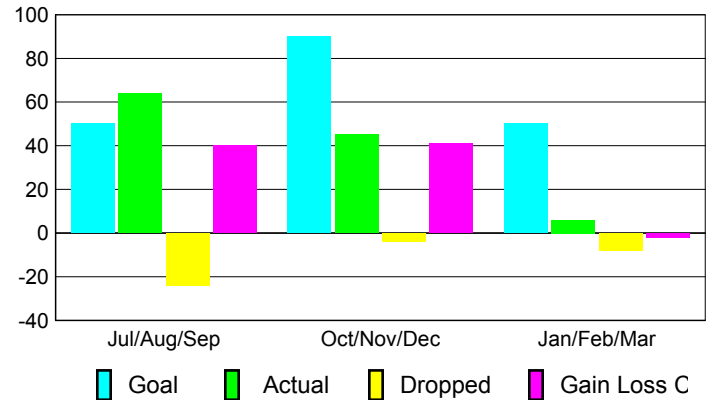

Membership Results 2009-2010

Goal, New, Dropped, Gain/Loss

Comparison of Membership Gain/Loss

Current Year Compared to the Previous Year