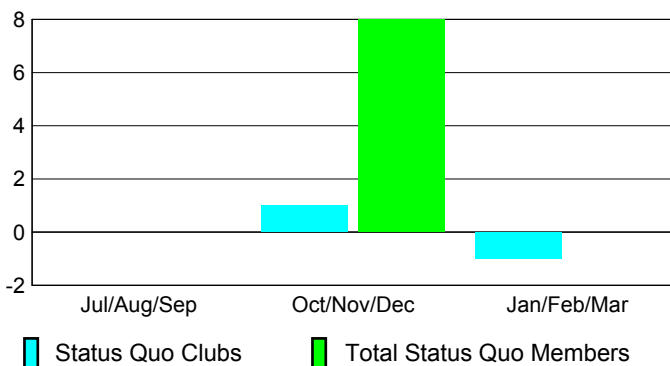

Club Results 2009-2010

Goal, New, Dropped, Gain/Loss

Comparison of Club Gain/Loss

Current Year Compared to the Previous Year

YTD Status Quo Clubs 2009-2010

Status Quo Clubs Compared to Status Quo Members

MEMBERSHIP

Membership Results 2009-2010

Membership 2008-2009

Month	Net Memb Goal	Actual New Memb	Actual Dropped Memb	Gain/Loss of Memb	Gain/Loss of Memb
Jul/Aug/Sep	50	64	-24	40	200
Oct/Nov/Dec	90	45	-4	41	32
Jan/Feb/Mar	50	6	-8	-2	4
Totals	190	115	-36	79	236