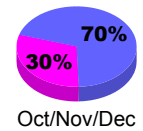

Membership Results 2009-2010

Membership 2008-2009

Month	Net Memb Goal	Actual New Memb	Actual Dropped Memb	Gain/Loss of Memb	Gain/Loss of Memb
Jul/Aug/Sep	50	64	-24	40	200
Oct/Nov/Dec	90	45	-4	41	32
Jan/Feb/Mar	50	6	-8	-2	4
Totals	190	115	-36	79	236

Membership Results 2009-2010

Goal, New, Dropped, Gain/Loss

Comparison of Membership Gain/Loss

Current Year Compared to the Previous Year

Gender Comparison 2009-2010

Male

Female