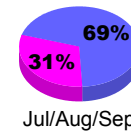

Membership Results 2009-2010

Membership 2008-2009

Month	Net Memb Goal	Actual New Memb	Actual Dropped Memb	Gain/Loss of Memb	Gain/Loss of Memb
Jul/Aug/Sep	50	64	-24	40	200
Oct/Nov/Dec	90	45	-4	41	32
Jan/Feb/Mar	50	6	-8	-2	4
Totals	190	115	-36	79	236

Membership Results 2009-2010

Goal, New, Dropped, Gain/Loss

Comparison of Membership Gain/Loss

Current Year Compared to the Previous Year

Gender Comparison 2009-2010

Male

Female