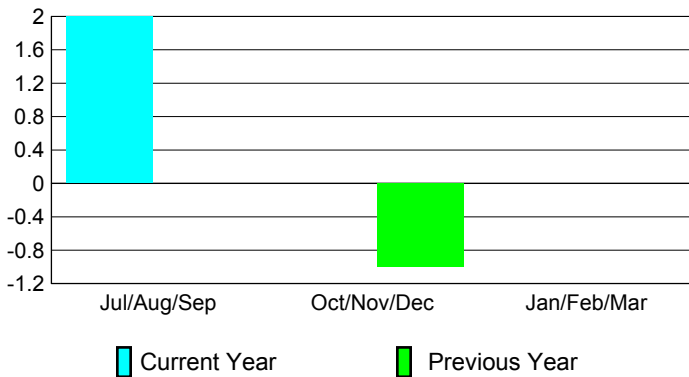

2009-2010 GMT Quarterly Report for District (or Undistricted) **District 305 S1**

GMT: NARESH KUMAR AGGARWAL

Location: PAKISTAN

GMT CA: 6

CLUBS

Club Results 2009-2010

Clubs 2008-2009

Month	New Club Goal	Actual New Clubs	Actual Dropped Clubs	Gain/Loss of Clubs	Gain/Loss of Clubs
Jul/Aug/Sep	2	2	0	2	0
Oct/Nov/Dec	4	0	0	0	-1
Jan/Feb/Mar	2	0	0	0	0
Totals	8	2	0	2	-1

Club Results 2009-2010

Goal, New, Dropped, Gain/Loss

Comparison of Club Gain/Loss

Current Year Compared to the Previous Year

YTD Status Quo Clubs 2009-2010

Status Quo Clubs Compared to Status Quo Members

MEMBERSHIP