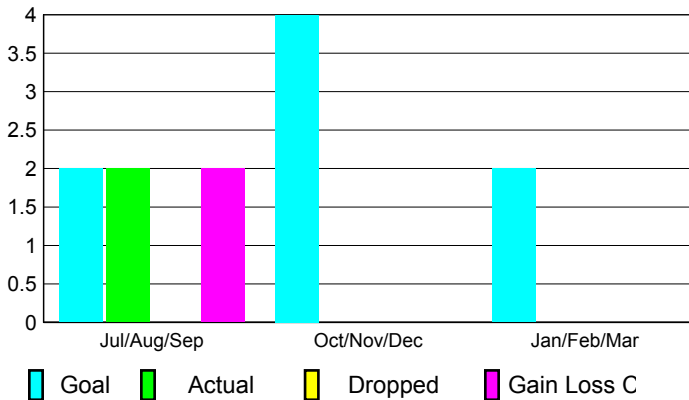

2009-2010 GMT Quarterly Report for District (or Undistricted) **District 305 S1**

GMT: NARESH KUMAR AGGARWAL

Location: PAKISTAN

GMT CA: 6

CLUBS

Club Results 2009-2010

Clubs 2008-2009

Month	New Club Goal	Actual New Clubs	Actual Dropped Clubs	Gain/Loss of Clubs	Gain/Loss of Clubs
Jul/Aug/Sep	2	2	0	2	0
Oct/Nov/Dec	4	0	0	0	-1
Jan/Feb/Mar	2	0	0	0	0
Totals	8	2	0	2	-1

Club Results 2009-2010

Goal, New, Dropped, Gain/Loss

Comparison of Club Gain/Loss

Current Year Compared to the Previous Year

YTD Status Quo Clubs 2009-2010

Status Quo Clubs Compared to Status Quo Members

MEMBERSHIP