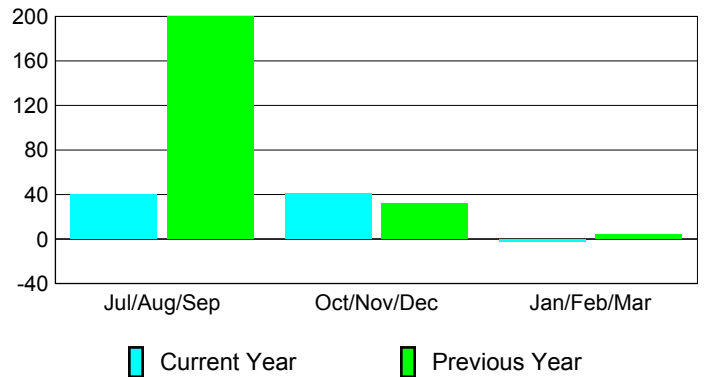

Gender Comparison 2009-2010

Male

Female